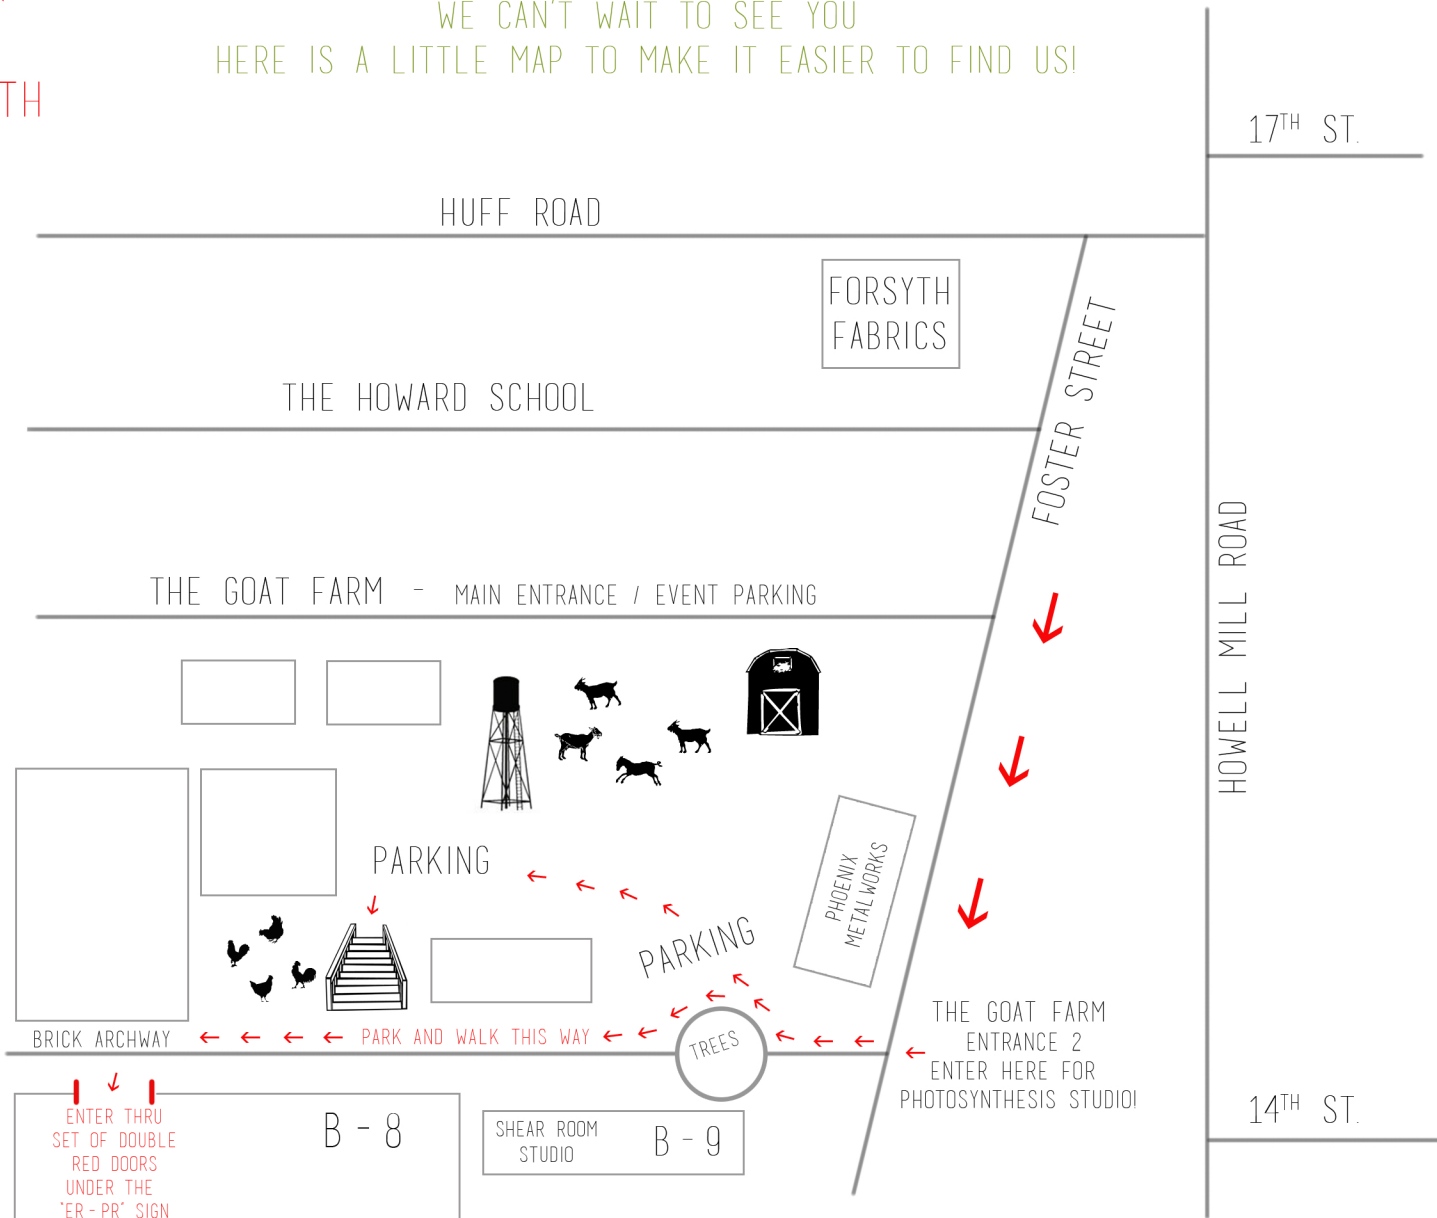

PHOTO SYNTHESIS STUDIO

...at the Goat Farm

↑
NORTH

WE CAN'T WAIT TO SEE YOU
HERE IS A LITTLE MAP TO MAKE IT EASIER TO FIND US!

PHOTO
SYNTHESIS
STUDIO
ER - 8

Turn on Foster Street and pass The Howard School and the main entrance to The Goat Farm on your right. Proceed to the next driveway and turn right to enter the secondary entrance to the property (you'll see a sign that says "Slow, Watch for Animals"). Park around the trees or in the upper lot by the water tower. Then, follow the arrows by foot towards the drive-under brick archway. Once you're inside the tunnel, enter thru the double red doors on your left under the sign that says ER-PR. Photosynthesis will be straight ahead on your right! If you get lost, call us at 678.436.8424